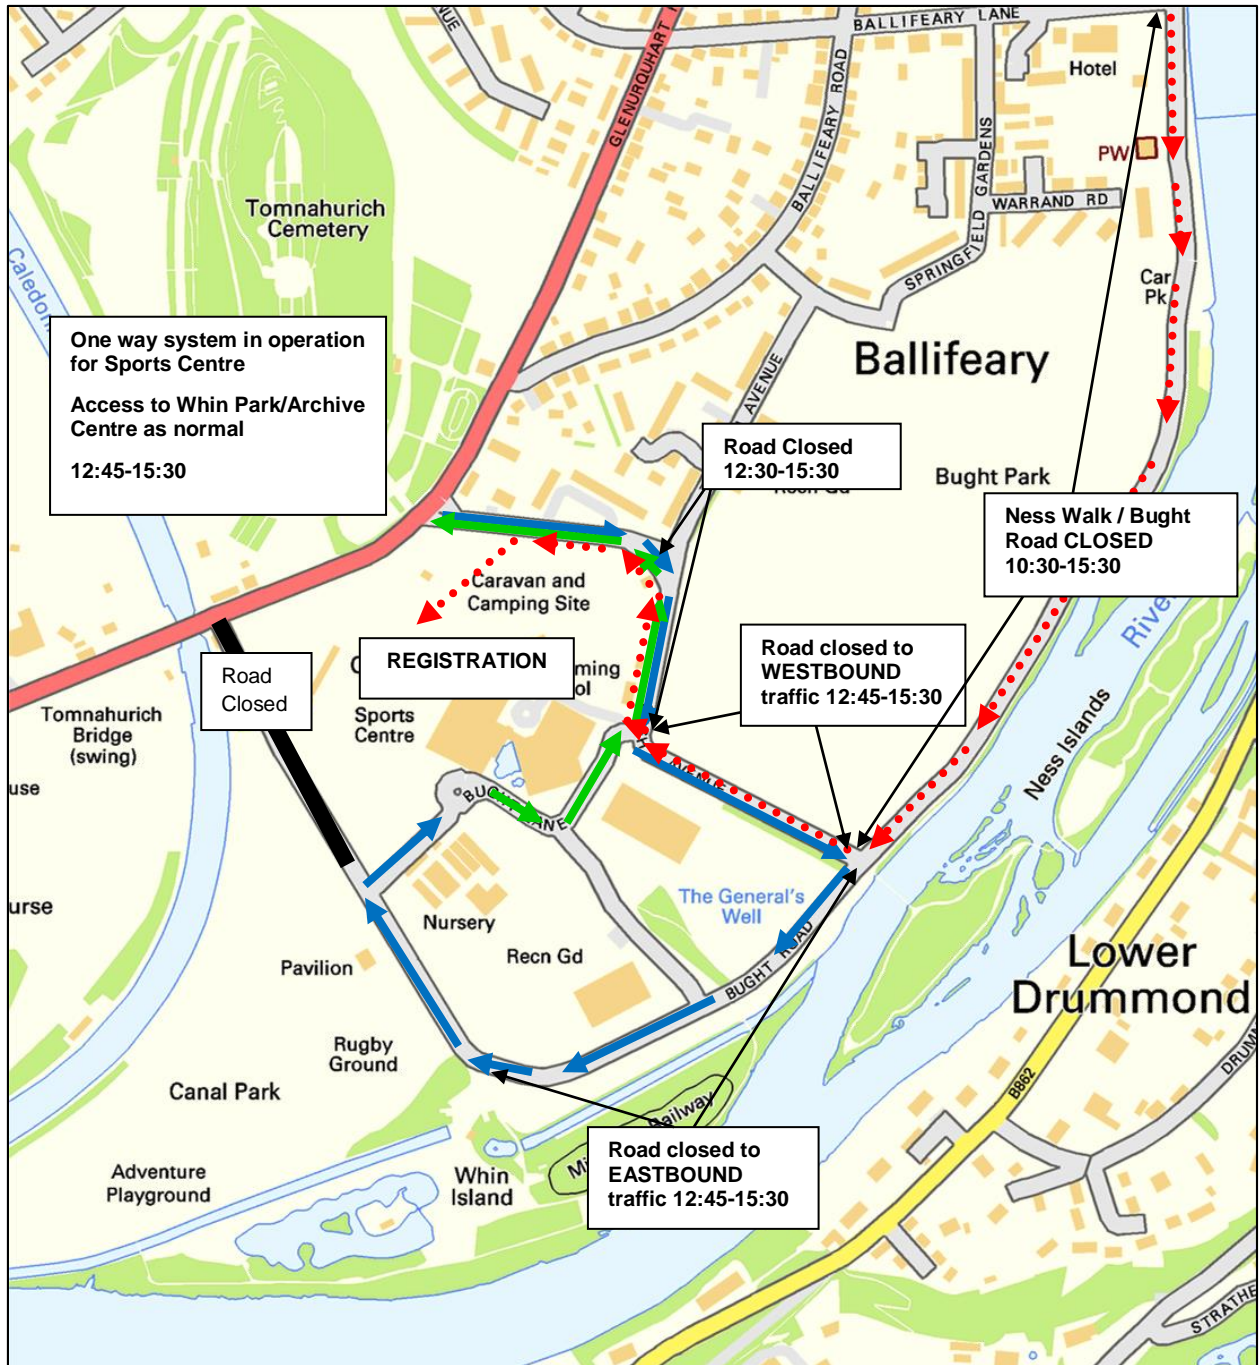

**INVERNESS ½ MARATHON & 5K FUN RUN
QUEENS PARK STADIUM AREA MAP
SUNDAY 13 MARCH 2016**

- One Way INTO Leisure Centre
- One Way EXIT Leisure Centre
- ⋯→ Runners Route