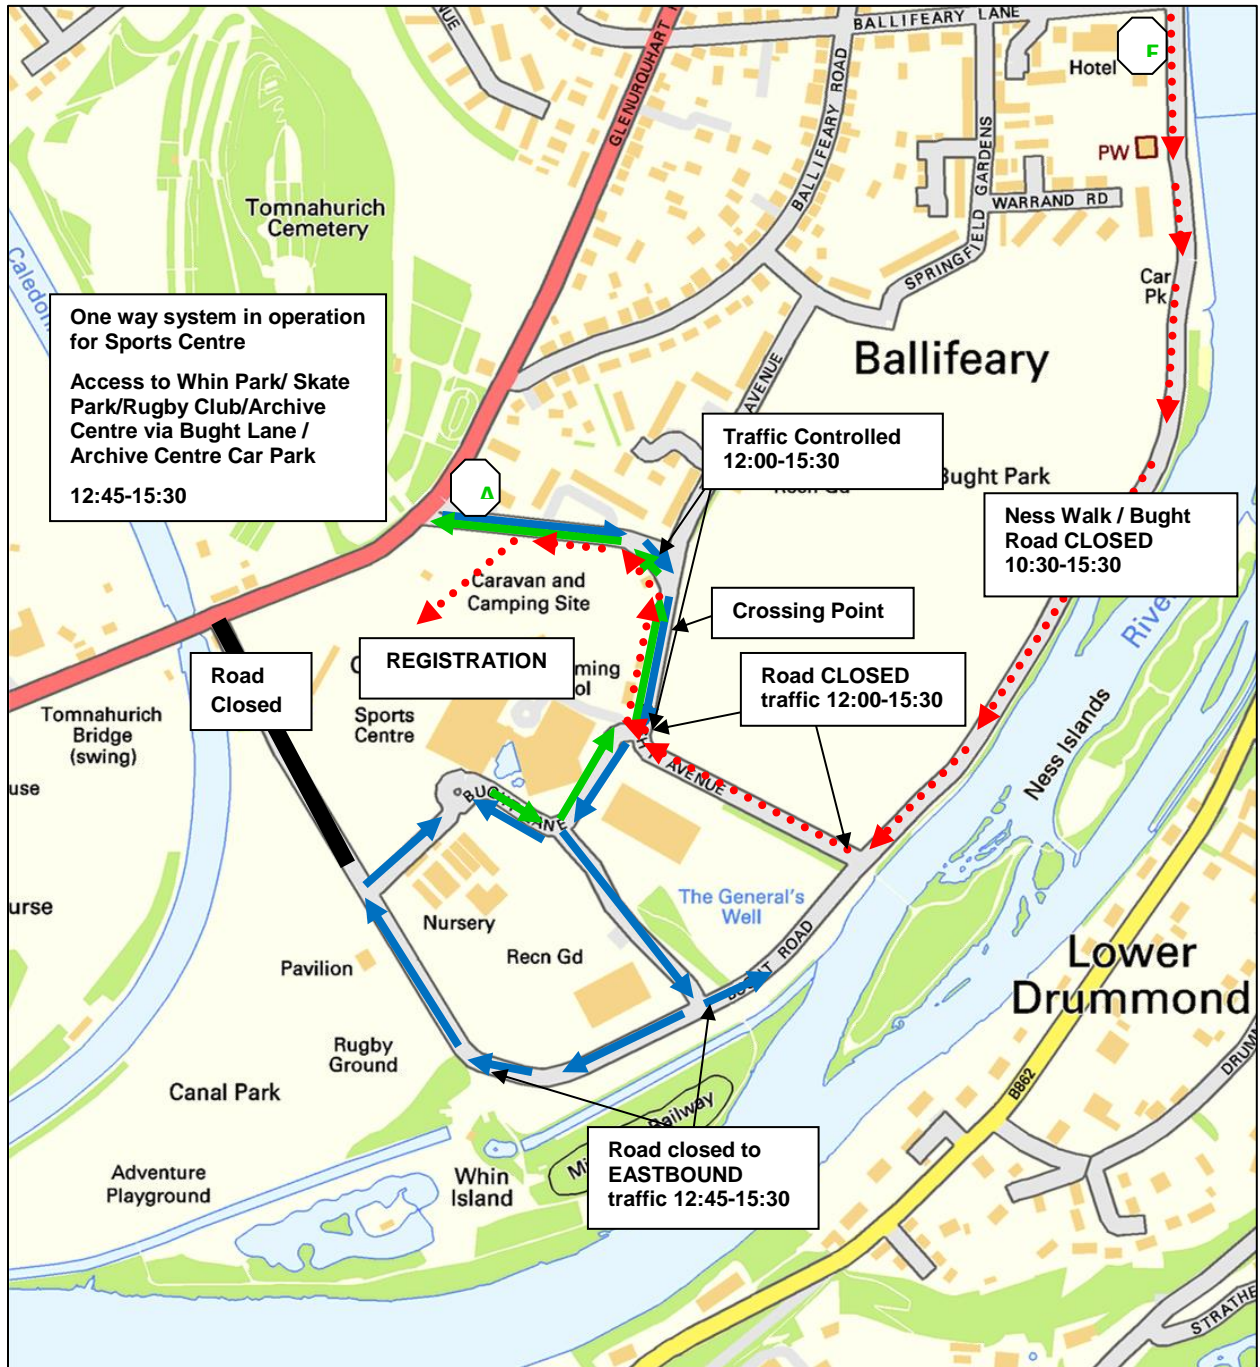

**INVERNESS ½ MARATHON & 5K FUN RUN  
QUEENS PARK STADIUM AREA MAP  
SUNDAY 12 MARCH 2017**

- ➔ One Way INTO Leisure Centre
- ➔ One Way EXIT Leisure Centre
- ⋯➔ Runners Route